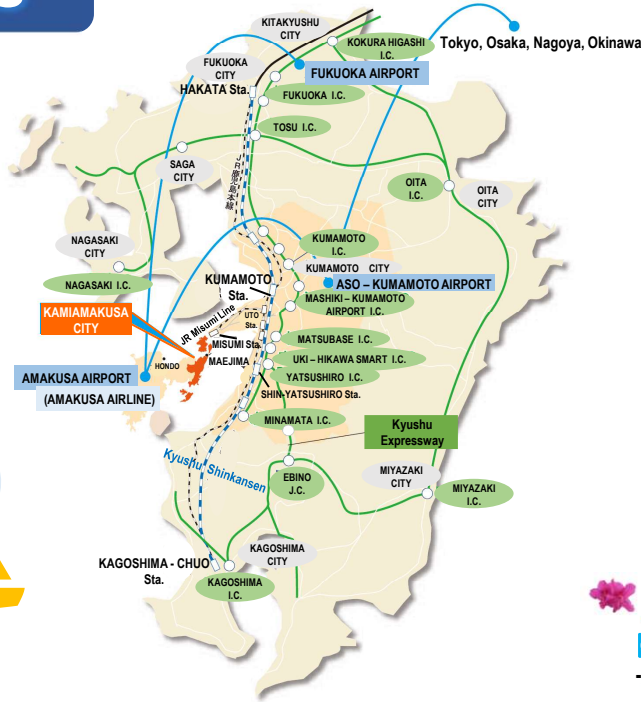

Access

Access

By Car

By Train and Ferry

By Bus

By Airplane

Transportation Inquiry

(Taxi)

-Oyo town-
 Fujikawa Taxi ☎0964-56-0107
 Kyowa Taxi ☎0964-56-0204
 Yanagi Taxi ☎0964-57-0007

-Matsushima town-
 Matsushima Taxi ☎0969-56-1160

-Himedo town-
 Himedo Taxi ☎0969-58-3456

-Ryugatake town-
 Ryugatake Taxi ☎0969-62-1100