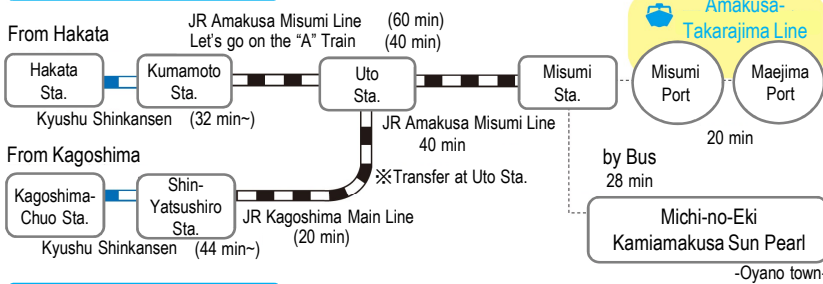

Access

Access

By Car

By Train and Ferry

By Bus

By Airplane

Transportation Inquiry

(Taxi)

-Oyo town-
 Fujikawa Taxi ☎0964-56-0107
 Kyowa Taxi ☎0964-56-0204
 Yanagi Taxi ☎0964-57-0007

-Matsushima town-
 Matsushima Taxi ☎0969-56-1160

-Himedo town-
 Himedo Taxi ☎0969-58-3456

-Ryugatake town-
 Ryugatake Taxi ☎0969-62-1100